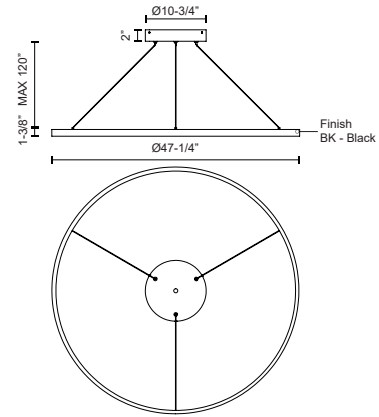

Black

SPECIFICATION DETAILS

Fixture Dimensions	D47-1/4" x H1-3/8"
Light Source	LED with DC Driver
Wattage	100W
Total Lumens	7440lm
Delivered Lumens	BG-3150lm*; BK-3150lm*; WH-4240lm*;
Voltage	120-277V
Color Temperature	3000K
CRI (Ra)	90CRI
Optional Color Temps	2700K - 5000K Available, Minimum Order Quantities Apply
LED Rated Life	50,000 hours
Dimming	100% - 10%, TRIAC or ELV Dimmer (Not Included) or 0-10V Dimmer (Not Included)
Diffuser Details	Frosted Silicone Diffuser
Adjustable	Yes
Wire Length	120" Max
Wire Type	BG - Black Wire; BK - Black Wire; WH - Clear Wire;
Minimum Hang Height	24"
Sloped Ceiling Adaptable	Yes
Location	Dry
Illumination Direction	Downlight
Canopy Dimensions	D11-7/8" x H2"
Paint Finish	BG01(Canopy); BG02(Fixture Body); BK02; WH02;
CEC Title 24 JA8	Yes, JA8-2022
Material	Aluminum + Polymeric Material

WWW.KUZCOLIGHTING.COM

© 2024 KUZCO LIGHTING. ALL RIGHTS RESERVED.

DESCRIPTION

Extruded and rolled aluminum with rectangular profile. Flush silicone diffuser. Matte powder-coated finish. Down light. Duo canopy mounting style