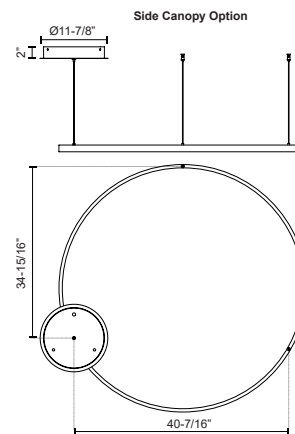

PENDANTS

PROJECT

Brushed Gold

White

Black

SPECIFICATION DETAILS

Fixture Dimensions	D47-1/4" x H1-3/8"
Light Source	LED with DC Driver
Wattage	100W
Total Lumens	7440lm
Delivered Lumens	BG-3150lm*; BK-3150lm*; WH-4240lm*;
Voltage	120-277V
Color Temperature	3000K
CRI (Ra)	90CRI
Optional Color Temps	2700K - 5000K Available, Minimum Order Quantities Apply
LED Rated Life	50,000 hours
Dimming	100% - 10%, TRIAC or ELV Dimmer (Not Included) or 0-10V Dimmer (Not Included)
Diffuser Details	Frosted Silicone Diffuser
Adjustable	Yes
Wire Length	120" Max
Wire Type	BG - Black Wire; BK - Black Wire; WH - Clear Wire;
Minimum Hang Height	24"
Sloped Ceiling Adaptable	Yes
Location	Dry
Illumination Direction	Downlight
Canopy Dimensions	D11-7/8" x H2"
Paint Finish	BG01(Canopy); BG02(Fixture Body); BK02; WH02;
CEC Title 24 JA8	Yes, JA8-2022
Material	Aluminum + Polymeric Material

* For custom options, consult factory for details.

* For warranty information, please visit www.kuzcolighting.com/warranty

KUZCO

CANADA: 19054 28TH AVENUE - SURREY, BC V3Z 6M3

USA: 3035 E. LONE MOUNTAIN ROAD - LAS VEGAS, NV 89081

WWW.KUZCOLIGHTING.COM

© 2024 KUZCO LIGHTING. ALL RIGHTS RESERVED.

DESCRIPTION

Extruded and rolled aluminum with rectangular profile. Flush silicone diffuser. Matte powder-coated finish. Down light. Duo canopy mounting style

COMMENT