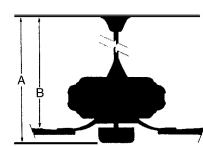

## MEASUREMENTS

Blade Finish:	Reversible Blades: <b>No</b>		
Blade Material: <b>PLYWOOD CONSTRUCTION</b>	Slope: <b>Yes</b>		
Blade Sweep: <b>54"</b>	No. of Blades: <b>5</b>	Blade Pitch: <b>14 DEGREES</b>	Hanging Weight: <b>21.27</b>
Downrod 1: <b>6</b>	Downrod 1 Outside Dia: <b>.75</b>	Downrod 2: <b>80</b>	Downrod 2 Outside Dia:
Ceiling to Lowest Point: (Dim A) <b>16.5</b>	Ceiling to Blade (Dim B) <b>14.25</b>	Lead Wire: <b>80</b>	Motor Size: <b>188X15MM</b>