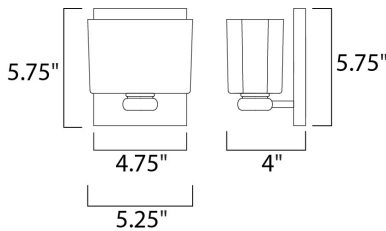

MEASUREMENTS

DIMENSION : 5.25" W x 5.75" H x 4," Ext
 BACK PLATE : 4.75" W x 5.75" H x 2.75" HCO
 HANGING WEIGHT : 1.46 lb

LAMPING

INPUT VOLTAGE : 120V
 LUMENS : 450 Rated (0 Del.)
 BULB : 1 x 40W (INCLUDED), 40W Total
 DIMMABLE : Dimmable
 COLOR_TEMP : 2900K