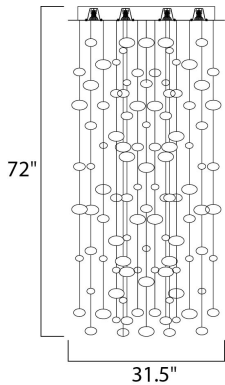

**PRODUCT DESCRIPTION**

Dew collection's drops of Chrome plated glass are randomly displayed as if floating in air. The metal pan, finished in Polished Chrome, comes with halogen bulbs. The Dew collection is also available with long life, energy efficient LED light in the Dew LED collection.

**MEASUREMENTS**

DIMENSION : 31.5" W x 72." H  
 HANGING WEIGHT : 33.38 lb

**LAMPING**

INPUT VOLTAGE : 120V  
 LUMENS : 15,300 Rated (0 Del.)  
 BULB : 9 x 50W (INCLUDED), 450W Total  
 DIMMABLE : Dimmable  
 COLOR\_TEMP : 2900K