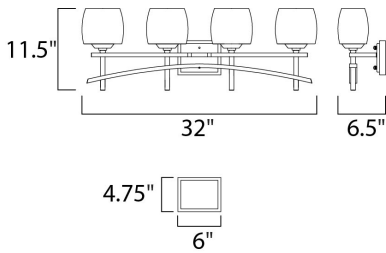

**MEASUREMENTS**

DIMENSION : 32." W x 11.5" H x 6.5" Ext  
 BACK PLATE : 6." W x 4.75" H x 6.75" HCO  
 HANGING WEIGHT : 9.26 lb

**LAMPING**

INPUT VOLTAGE : 120V  
 LUMENS : 4,600 Rated (0 Del.)  
 BULB : 4 x 60W (NOT INCLUDED), 240W Total  
 DIMMABLE : Dimmable